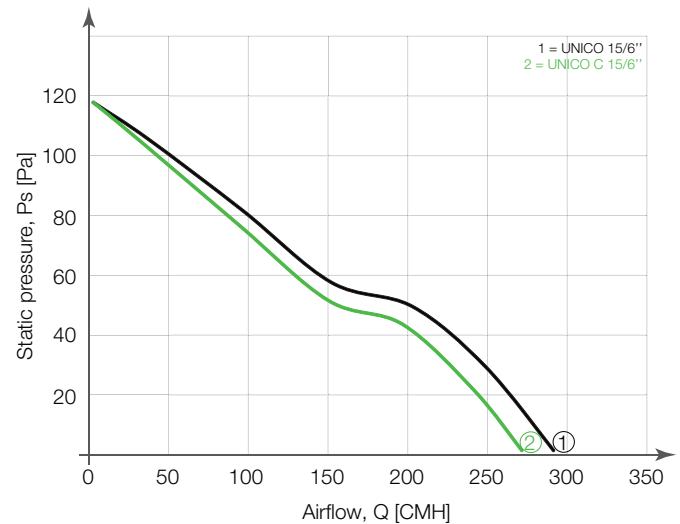

Dimensions

Model	Dimensions [mm]					
	A	B	C	D	E	*F
UNICO 9/3,5"	125	125	63	26	92	-
UNICO 10/4"	164	164	53	26	100	7
UNICO 12/5"	184	184	53	26	120	7
UNICO 15/6"	214	214	66	26	150	7

*F only for C version

Performance curve