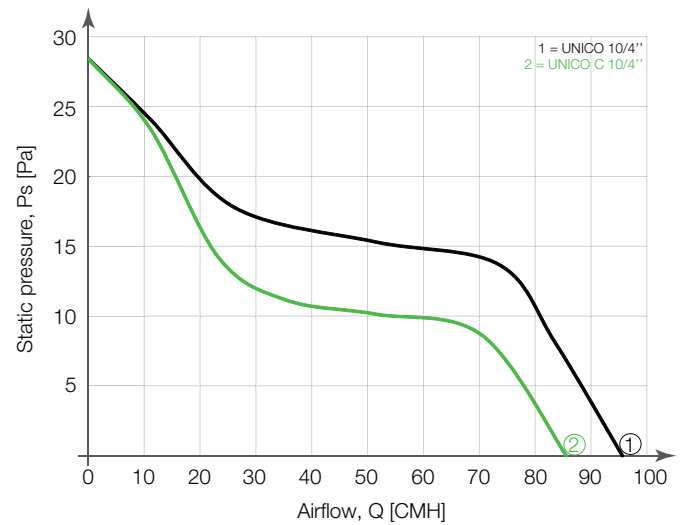

Wolter Window Fans

- UNICO Series

Air in Motion.
Wolter Fans.

W02.1

wolter 

UNICO Axial Fan

- › Axial fans to extract air directly outside or through short ducting;
- › Operating indicator light on all models (except for UNICO 9/3,5");
- › Two fixing screws and click assembly of the grille for an easy installation;
- › For ducts Ø 92-100-120-150 mm;
- › Versions: Base, Timer, HT, PIR, Pull Cord and 12 V;
- › High performances, low sound level and low power consumption;
- › IPX4 protected (EN 60529);
- › 45° C working temperature;
- › C version: backdraught shutter;
- › BB version: long life ball bearing motor;
- › SELV 12V version: working at 12V AC. Installation within the safety zones 1 and 2.

Dimensions

Model	Dimensions [mm]					
	A	B	C	D	E	*F
UNICO 9/3,5"	125	125	63	26	92	-
UNICO 10/4"	164	164	53	26	100	7
UNICO 12/5"	184	184	53	26	120	7
UNICO 15/6"	214	214	66	26	150	7

*F only for C version

Performance curve