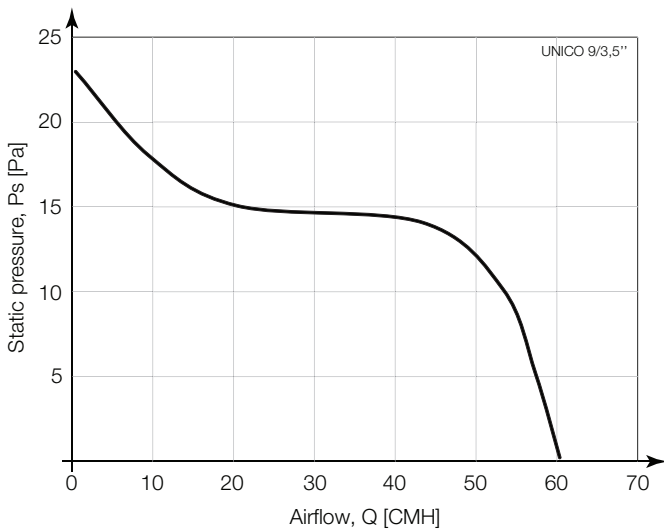

Dimensions

Model	Dimensions [mm]					
	A	B	C	D	E	*F
UNICO 9/3,5"	125	125	63	26	92	-
UNICO 10/4"	164	164	53	26	100	7
UNICO 12/5"	184	184	53	26	120	7
UNICO 15/6"	214	214	66	26	150	7

*F only for C version

Performance curve