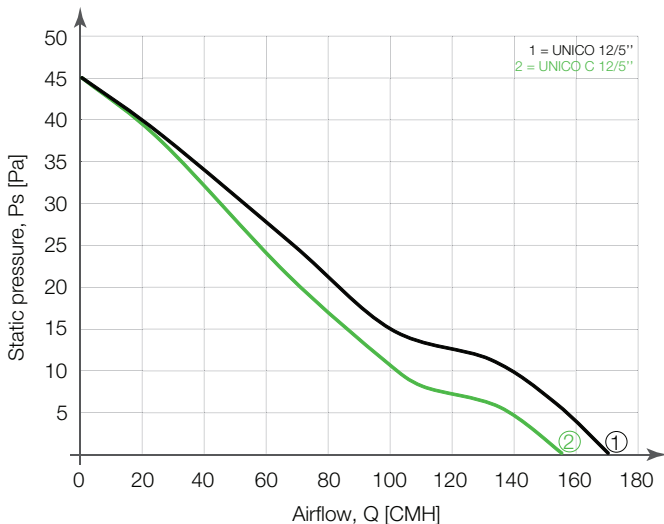

Wolter Window Fans

- UNICO Series

Air in Motion.
Wolter Fans.

W02.1

wolter 

UNICO Axial Fan

- › Axial fans to extract air directly outside or through short ducting;
- › Operating indicator light on all models (except for UNICO 9/3,5");
- › Two fixing screws and click assembly of the grille for an easy installation;
- › For ducts Ø 92-100-120-150 mm;
- › Versions: Base, Timer, HT, PIR, Pull Cord and 12 V;
- › High performances, low sound level and low power consumption;
- › IPX4 protected (EN 60529);
- › 45° C working temperature;
- › C version: backdraught shutter;
- › BB version: long life ball bearing motor;
- › SELV 12V version: working at 12V AC. Installation within the safety zones 1 and 2.

Dimensions

Model	Dimensions [mm]					
	A	B	C	D	E	*F
UNICO 9/3,5"	125	125	63	26	92	-
UNICO 10/4"	164	164	53	26	100	7
UNICO 12/5"	184	184	53	26	120	7
UNICO 15/6"	214	214	66	26	150	7

*F only for C version

Performance curve